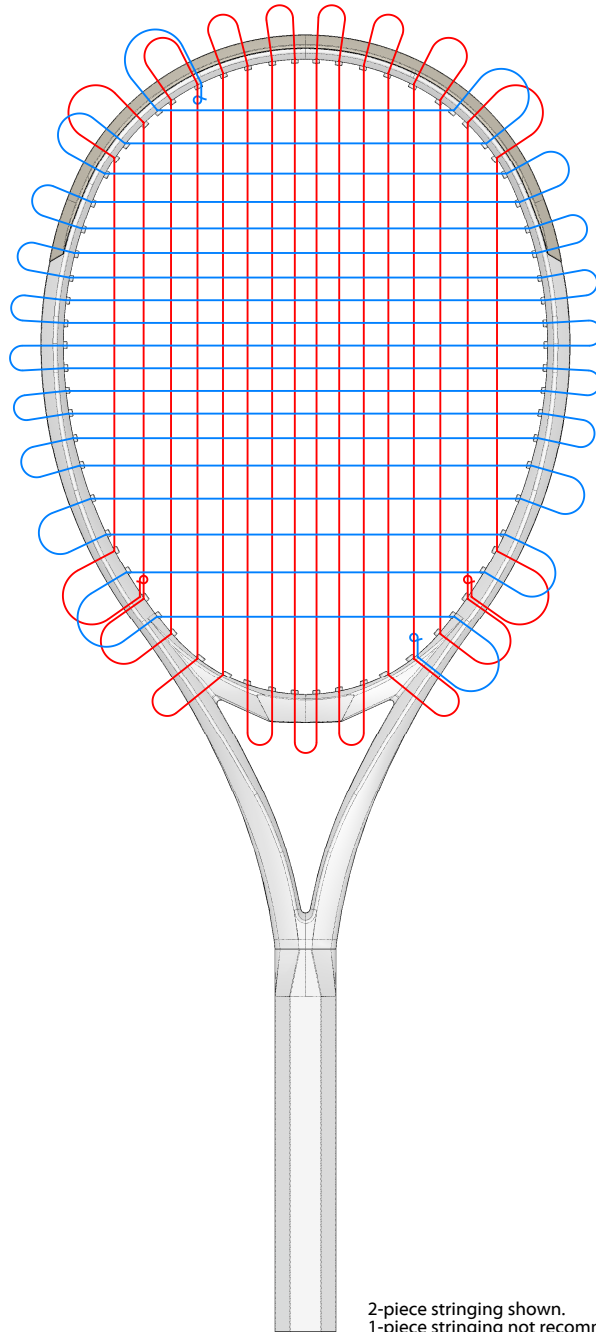

### RZR 105

Headsize: 105 sq. in  
String Pattern: 16 x 19  
Tension Range: 52 - 62 lbs

String Length: 39 feet

#### MAINS

Start at: Throat  
Skip Holes: 7T, 9T, 7H, 9H  
Tie Off: 8T

#### CROSSES (2 piece)

Starting Knot: 5H  
First Cross: 7H  
Last Cross: 7T  
Tie Off: 5T

2-piece stringing shown.  
1-piece stringing not recommended for RZR 105.