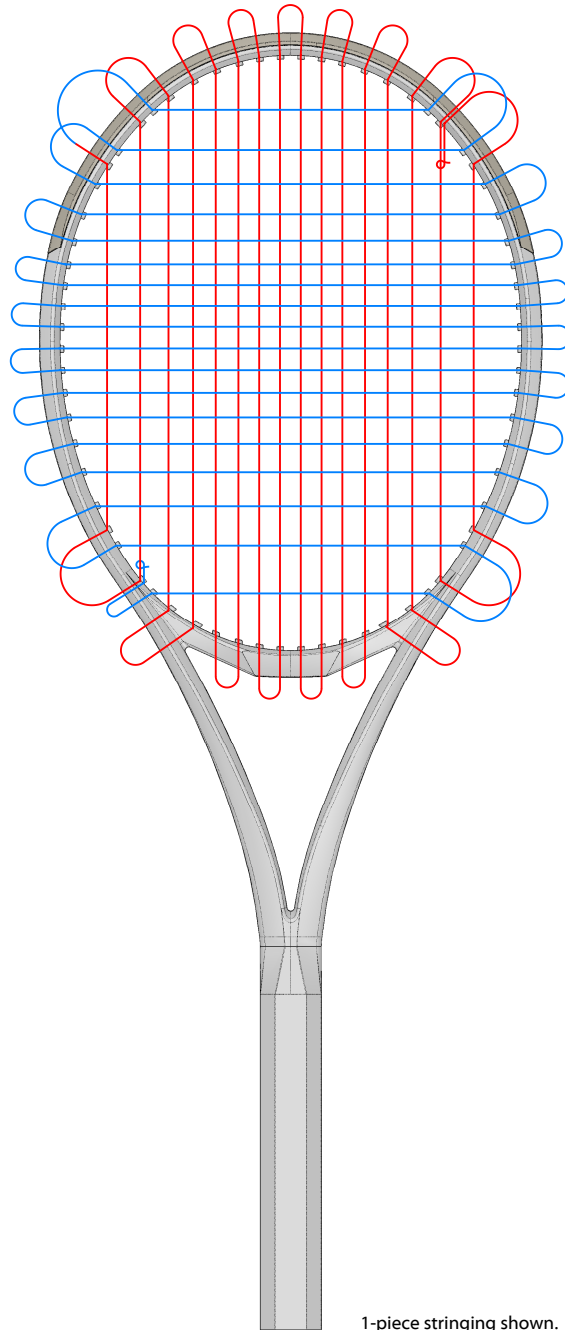

RZR 95

Headsizes: 95 sq. in
String Pattern: 16 x 18
Tension Range: 52 - 62 lbs

String Length: 34 feet
Short Side: 8.5 feet

MAINS
Start at: Tip
Skip Holes: 7T, 9T, 7H, 9H
Tie Off: 8H

CROSSES (1 piece)
First Cross: 7H
Last Cross: 7T
Tie Off: 8T

CROSSES (2 piece)
Starting Knot: 6H
First Cross: 7H
Last Cross: 7T
Tie Off: 8T

1-piece stringing shown.