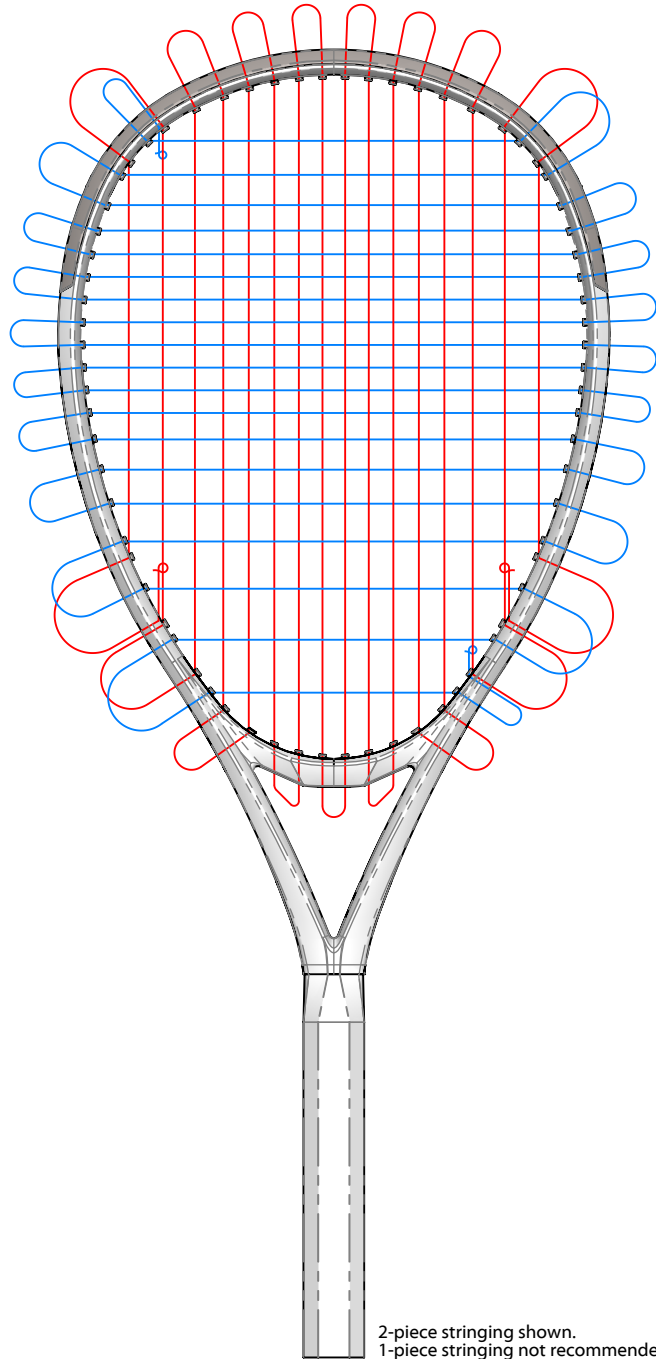

### RZR BUBBA 117

Headsize: 117 sq. in  
String Pattern: 16 x 19  
Tension Range: 55 - 65 lbs

String Length: 19 feet (mains)  
18 feet (crosses)

**MAINS**  
Start at: Throat  
Skip Holes: 6T, 8T, 10T, 8H  
Tie Off: 9T

**CROSSES (2 piece)**  
Starting Knot: 7H  
First Cross: 8H  
Last Cross: 6T  
Tie Off: 7T

2-piece stringing shown.  
1-piece stringing not recommended for RZR Bubba 117.