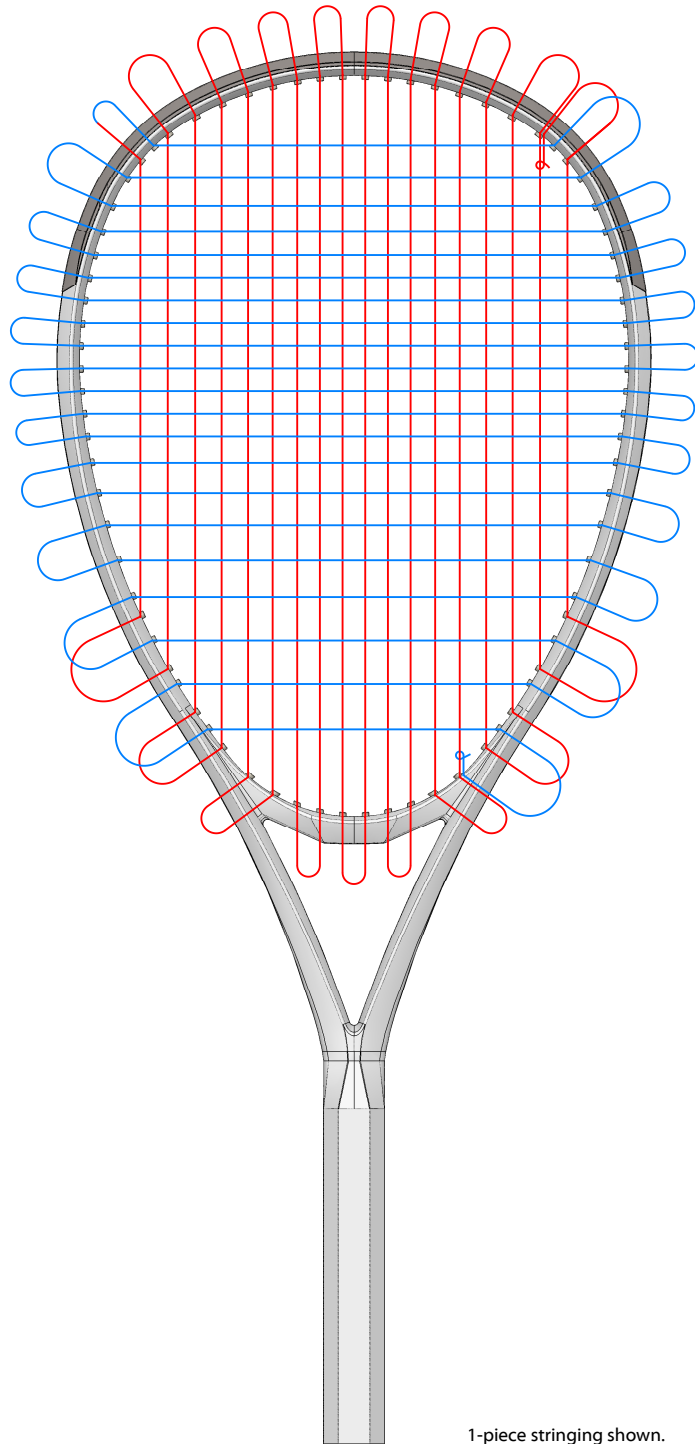

RZR BUBBA

Headsizes: 137 sq. in
String Pattern: 18 x 21
Tension Range: 50 - 65 lbs

String Length: 43 feet
Short Side: 11.3 feet

MAINS
Start at: Throat
Skip Holes: 7T, 9T, 11T, 9H
Tie Off: 8H

CROSSES (1 piece)
First Cross: 9H
Last Cross: 7T
Tie Off: 5T

CROSSES (2 piece)
Starting Knot: 7H
First Cross: 9H
Last Cross: 7T
Tie Off: 5T

1-piece stringing shown.