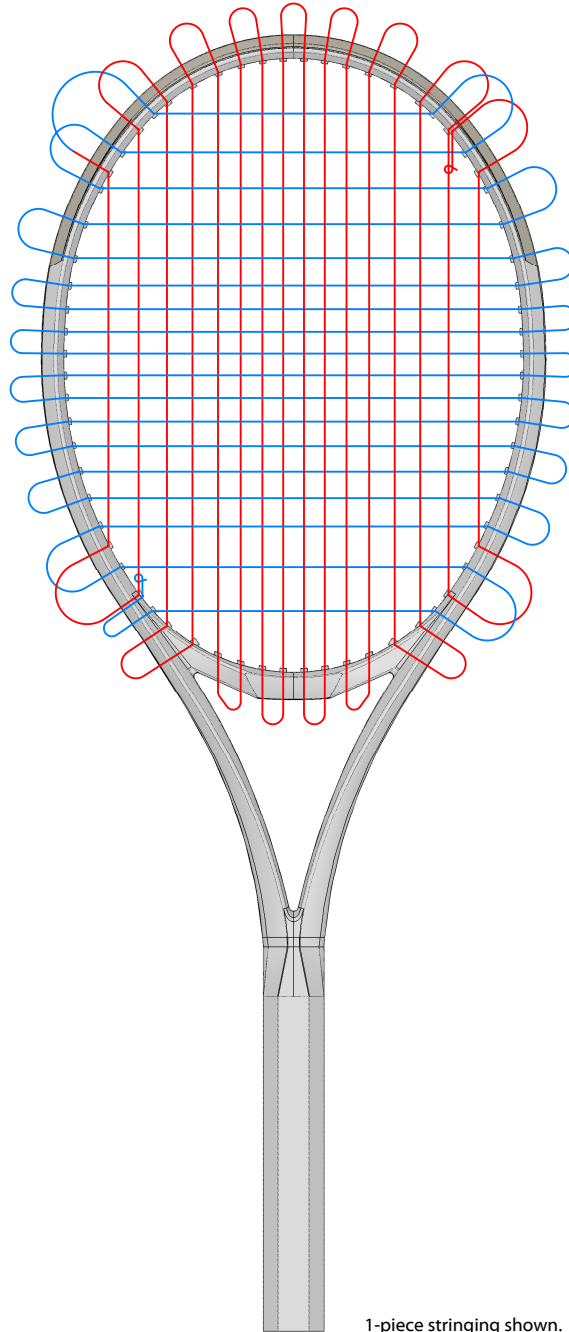

RZR 98 RZR 98T

Headsize: 98 sq. in
String Pattern: 16 x 18
Tension Range: 55 - 62 lbs

String Length: 37 feet
Short Side: 9.5 feet

MAINS
Start at: Tip
Skip Holes: 7T, 9T, 7H, 9H
Tie Off: 8H

CROSSES (1 piece)
First Cross: 7H
Last Cross: 7T
Tie Off: 8T

CROSSES (2 piece)
Starting Knot: 6H
First Cross: 7H
Last Cross: 7T
Tie Off: 8T

1-piece stringing shown.