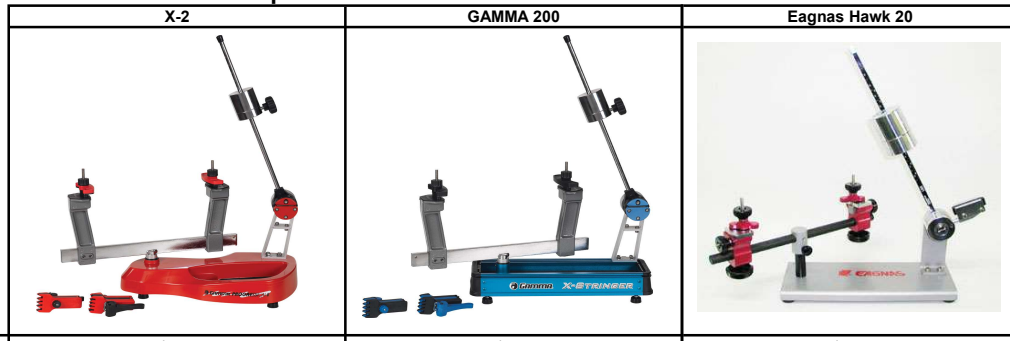

GAMMA Progression 200 & X-2 Machine Comparison

- 1 Klippermate
- 2 Klipper 280-CS
- 3 Eagnas Hawk 20
- 4 Guterman 601F

List Price	$229	$249	$129

Warranty	Lifetime	Lifetime	5 year

Tensioning			
Type	Drop Weight - Ratchet Gripper	Drop Weight - Ratchet Gripper	Drop Weight - Drum w Parallel Plates
Tension Control	Drop Weight Counter Balance	Drop Weight Counter Balance	Drop Weight Counter Balance
Tension Range	8-90 lbs	8-90 lbs	10-90 lbs
Gripper	Composite Split Drum w Hardened Steel Plates w Diamond Coating	Composite Split Drum w Hardened Steel Plates w Diamond Coating	Parallel Plate Gripper on Steel Drum
Calibration	None	None	None
Gripper Return Spring	Spring Assisted Return	Spring Assisted Return	None
String Guide	Drum winder eliminates need for guide	Drum winder eliminates need for guide	None

Mounting System			
Type	2 point clamp down	2 point clamp down	2 point clamp down
Head / Throat Support	Macro Adjustment w Set Screws (stand)	Macro Adjustment w Set Screws (stand)	Macro Adjustment w knob (stand)
Shoulder Support	None	None	None
Turntable	Rectangular Steel Bar	Rectangular Steel Bar	Square Steel Bar
Special Adapters	Badminton	Badminton	None
360 degree Rotation	Yes	Yes	Yes

String Clamps			
Style	Floating Clamps	Floating Clamps	Floating Clamps
Clamp Base	NA	NA	NA
String Clamps	Advanced composite construction w thumb screw adjustment	Advanced composite construction w thumb screw adjustment	Plastic lever with stamped sheet metal grippers

Floor Stand			
Height Adjustment	Table Top	Table Top (Floor Stand Optional)	Table Top
Tool Trays	1 in front	1 in front	None

Special Features			
Stringing Tools	Awl, Pathfinder Awl, Pliers, Utility Knife, Wrench Set	Awl, Pathfinder Awl, Pliers, Utility Knife, Wrench Set	Diagonal Cutter, Straight Pliers, Awl, String Mover