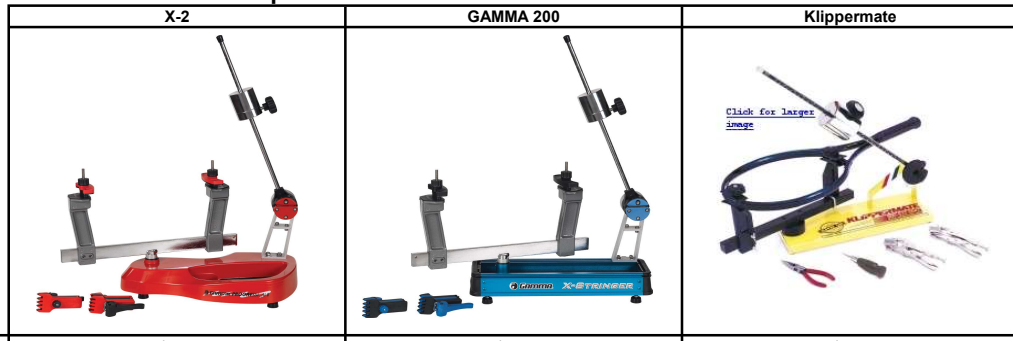

GAMMA Progression 200 & X-2 Machine Comparison

- 1 Klippermate
- 2 Klipper 280-CS
- 3 Eagnas Hawk 20
- 4 Guterman 601F

List Price	$229	$249	$169

Warranty	Lifetime	Lifetime	Lifetime

Tensioning			
Type	Drop Weight - Ratchet Gripper	Drop Weight - Ratchet Gripper	Drop Weight - Fixed Cam Action Gripper
Tension Control	Drop Weight Counter Balance	Drop Weight Counter Balance	Drop Weight Counter Balance
Tension Range	8-90 lbs	8-90 lbs	Information not available
Gripper	Composite Split Drum w Hardened Steel Plates w Diamond Coating	Composite Split Drum w Hardened Steel Plates w Diamond Coating	Rough Cam Gripper
Calibration	None	None	None
Gripper Return Spring	Spring Assisted Return	Spring Assisted Return	NA
String Guide	Drum winder eliminates need for guide	Drum winder eliminates need for guide	None

Mounting System			
Type	2 point clamp down	2 point clamp down	2 point clamp down
Head / Throat Support	Macro Adjustment w Set Screws (stand)	Macro Adjustment w Set Screws (stand)	Macro Adjustment w knob (stand)
Shoulder Support	None	None	None
Turntable	Rectangular Steel Bar	Rectangular Steel Bar	Square Steel Bar
Special Adapters	Badminton	Badminton	None
360 degree Rotation	Yes	Yes	Yes

String Clamps			
Style	Floating Clamps	Floating Clamps	Floating Clamps
Clamp Base	NA	NA	NA
String Clamps	Advanced composite construction w thumb screw adjustment	Advanced composite construction w thumb screw adjustment	Modified Vise Grips

Floor Stand			
Height Adjustment	Table Top	Table Top (Floor Stand Optional)	Table Top (Floor Stand Optional)
Tool Trays	1 in front	1 in front	None

Special Features			
Stringing Tools	Awl, Pathfinder Awl, Pliers, Utility Knife, Wrench Set	Awl, Pathfinder Awl, Pliers, Utility Knife, Wrench Set	Straight Pliers, Awl